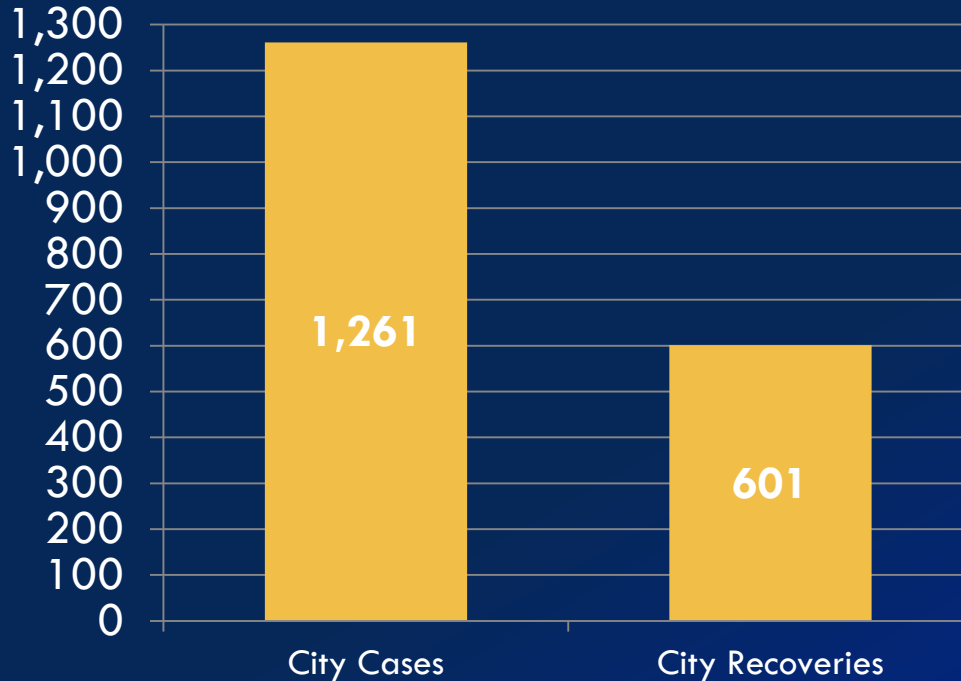

Protests in Syracuse

Status report

Public safety planning

Dialogue and progress

Police-Community Relations and Accountability

1. Police Chief Search
2. Accreditation
3. Diversity
4. New Policies
 - **Use of Force**
 - Body Worn Camera
 - Officer/Traffic Violator
 - Transgender
5. Training
6. Community Engagement, Accountability and Transparency
7. Improvement of Officer Discipline Systems

COVID-19 Cases

1,261 cases in City of Syracuse

Nearly 50% of those cases are recovered

Crime Numbers Impacted by Pandemic

Jan 1 - Jun 1 2020 v 2019 - with 5-year avg.					
PART I INCIDENT	TOTAL		2020 v 2019	Last 5 Years	
	2020	2019	% change	Avg.	% change
Homicide	8	10	-20%	11.2	-29%
Rape	32	34	-6%	44.8	-29%
Robbery	63	98	-36%	142.2	-56%
Aggravated Assault	316	310	2%	314.4	1%
Violent Crime	419	452	-7%	512.6	-18%
Burglary/B & E	311	283	10%	412.2	-25%
Larceny/Theft	1043	1183	-12%	1472.2	-29%
Stolen Vehicle	177	216	-18%	202.0	-12%
Property Crime	1531	1682	-9%	2086.4	-27%
Part I Crime TOTAL	1950	2134	-9%	2599.0	-25%