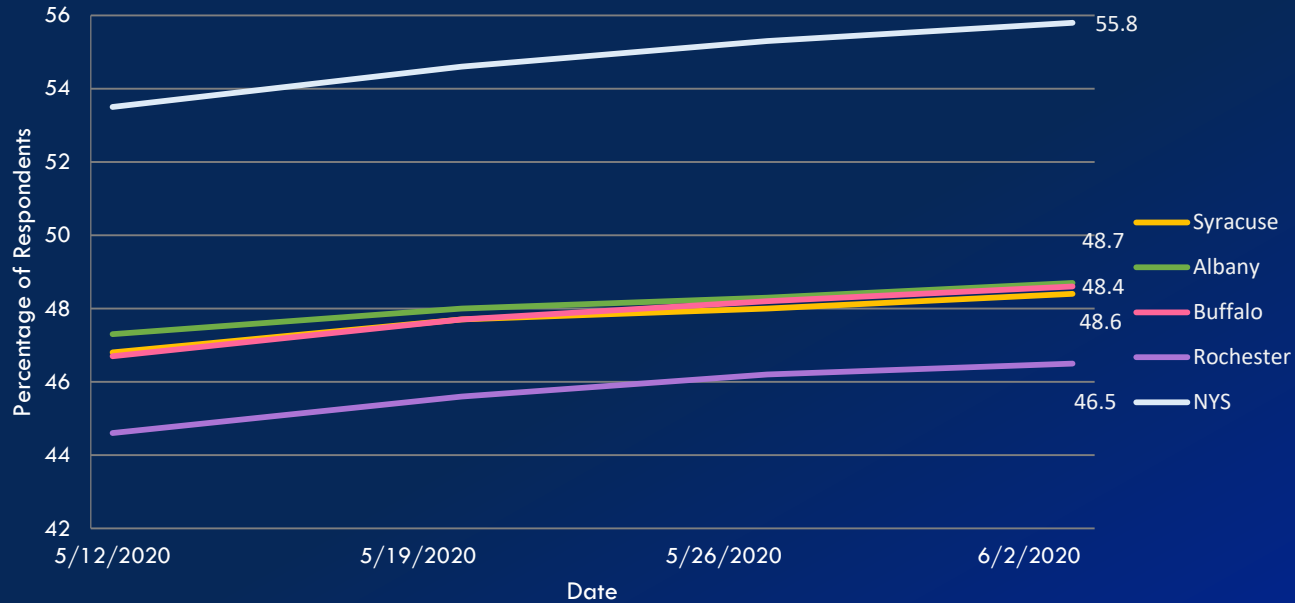

Processing sidewalk café permits next week

Restaurants can serve outside in the right-of-way when permits are processed

Census Update

Syracuse Self Response Rate 48.4%

Time for Action in Congress

Need to take strong actions to manage revenue
loss is drawing closer